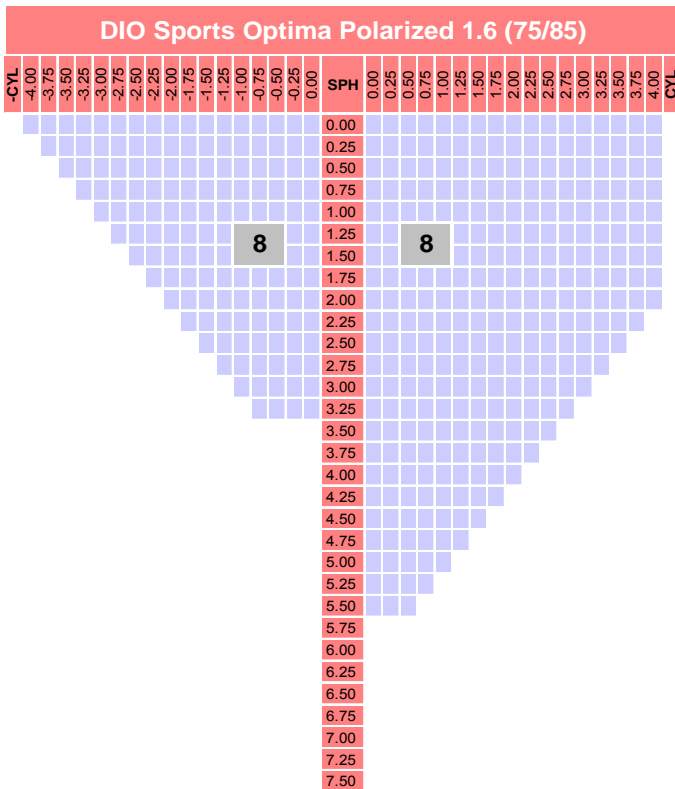

DIO Sports Optima Polarized 1.6

Specification

Material	MR8	Addition (dpt)	0.75~3.50
Refractive Index	1.594	Base curve	8BC
Gravity	1.30	Max Diameters (mm)	75
Abbe Value	42	Fitting Height (mm)	16/18/20/22
UV cut off (mm)	400	Available Corridor length (mm)	7/9/11/13
Color	Grey/Brown	ID Mark	DXE

Power Chart

75R

Lenticular

Decentration = 10mm

Addition = +2.00

Index = 1.530

※ When your prescription is over of range, please contact us directly.

Lens Marking Layout