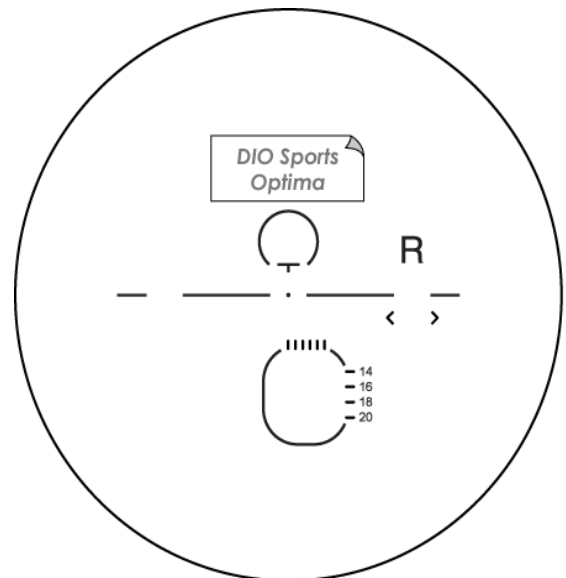

DIO Sports Optima Polarized 1.6

Specification

Material	MR8	Addition (dpt)	0.75~3.50
Refractive Index	1.594	Base curve	8BC
Gravity	1.30	Max Diameters (mm)	75
Abbe Value	42	Fitting Height (mm)	16/18/20/22
UV cut off (mm)	400	Available Corridor length (mm)	7/9/11/13
Color	Grey/Brown	ID Mark	DXE

Lens Features

- Individually customized & Optimized design
- Dynamic Vision Optimization for clear panoramic vision
- Rx compensation with wearer's parameters
- Slim down edge for thin & light weight
- Fitting cross at 4mm above PRP
- Remote edging service for most of Sports Sunglasses

Power Chart

75R

Lenticular

Decentration = 10mm

Addition = +2.00

Index = 1.530

※ When your prescription is over of range, please contact us directly.

Lens Marking Layout

Add-on Features

- Precal
- Remote Edging
- Special thickness
- Rx compensation
- Decentration
- Hi cylinder (4-6)
- Prism ($\leq 4 \Delta$)
- Mirror coating