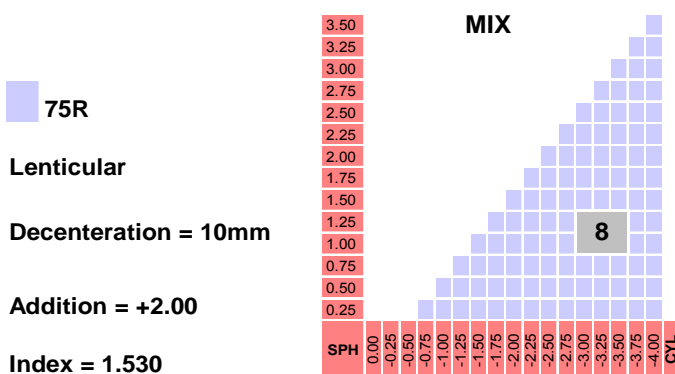

DIO Sports Optima Polarized 1.6

Specification

Material	MR8	Addition (dpt)	0.75~3.50
Refractive Index	1.594	Base curve	8BC
Gravity	1.30	Max Diameters (mm)	75
Abbe Value	42	Fitting Height (mm)	16/18/20/22
UV cut off (mm)	400	Available Corridor length (mm)	7/9/11/13
Color	Grey/Brown	ID Mark	DXE

Power Chart

75R

Lenticular

Decentration = 10mm

Addition = +2.00

Index = 1.530

※ When your prescription is over of range, please contact us directly.

Lens Marking Layout